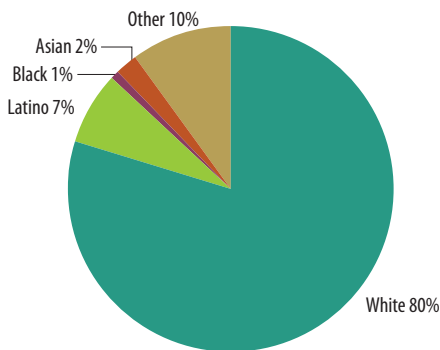

### Highlights:

Non-Latino Whites are the overwhelming majority in the region, representing 80% of the population (See Figure 1).

67% of households in the region earn \$60,000 or less (See Figure 3).

Unemployment in the region is consistently higher than the rest of California, with a 14% unemployment rate in 2010 (See Figure 5).

**1 in 11**  
**ARE UNEMPLOYED\***  
**\*OF THE LABOR FORCE**

**1 in 6**  
**LIVE BELOW**  
**THE POVERTY LINE\***  
 \*excluding individuals living in group quarters

**TOTAL**  
 REDWOOD COAST RESIDENTS  
**243,650**

**FIGURE 1** POPULATION DEMOGRAPHICS  
 Number of individuals in each age category, by race

Source: 2006-2010 American Community, US Census

**FIGURE 2 EDUCATIONAL ATTAINMENT BY RACE AND ETHNICITY**  
 Percent of population 25 and older, by education category