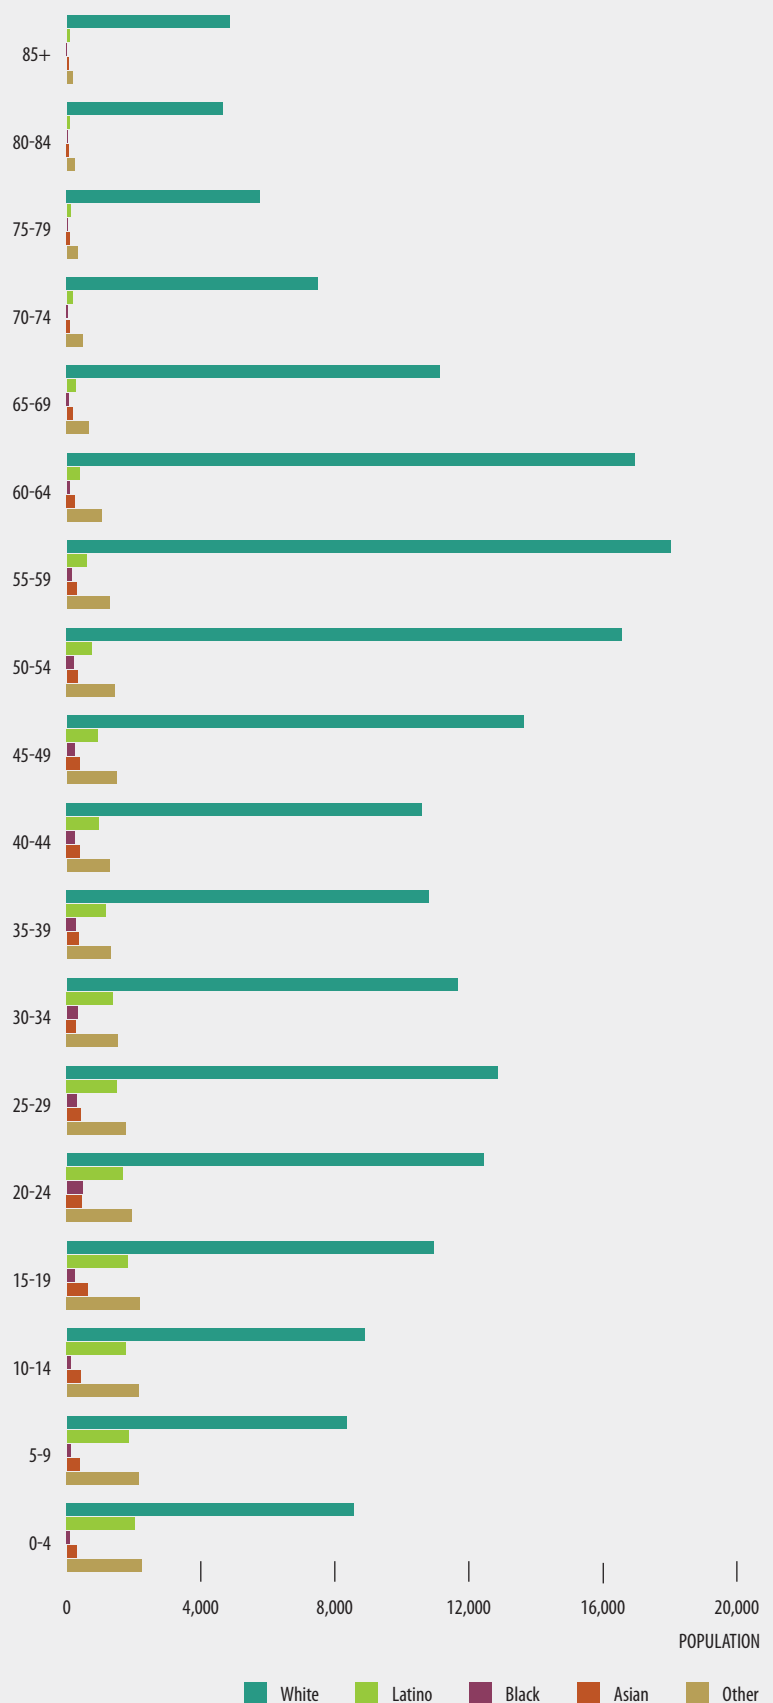

### Highlights:

Non-Latino Whites are the overwhelming majority in the region, representing 80% of the population (See Figure 1).

67% of households in the region earn \$60,000 or less (See Figure 3).

Unemployment in the region is consistently higher than the rest of California, with a 14% unemployment rate in 2010 (See Figure 5).

**1 in 11**  
**ARE UNEMPLOYED\***  
**\*OF THE LABOR FORCE**

**1 in 6**  
**LIVE BELOW**  
**THE POVERTY LINE\***  
 \*excluding individuals living in group quarters

**TOTAL**  
 REDWOOD COAST RESIDENTS  
**243,650**

**FIGURE 1** POPULATION DEMOGRAPHICS  
 Number of individuals in each age category, by race

Source: 2006-2010 American Community, US Census

**FIGURE 2 EDUCATIONAL ATTAINMENT BY RACE AND ETHNICITY**  
 Percent of population 25 and older, by education category

**COUNTIES**

- Del Norte
- Humboldt
- Mendocino
- Trinity