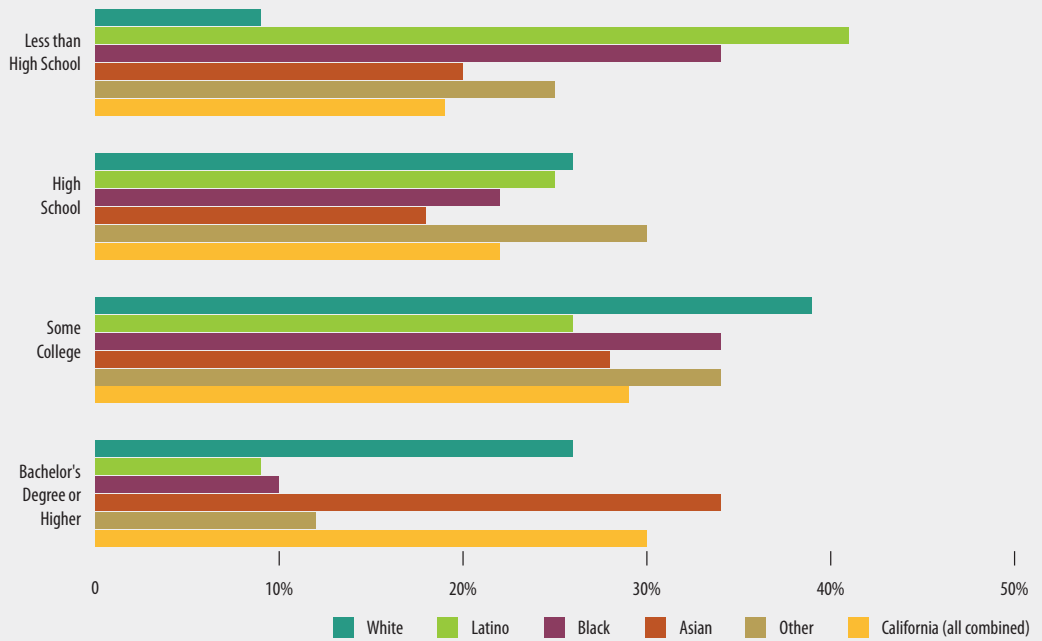

### Highlights:

Non-Latino Whites are the overwhelming majority in the region, representing 80% of the population (See Figure 1).

67% of households in the region earn \$60,000 or less (See Figure 3).

Unemployment in the region is consistently higher than the rest of California, with a 14% unemployment rate in 2010 (See Figure 5).

**1 in 11**  
**ARE UNEMPLOYED\***  
**\*OF THE LABOR FORCE**

**1 in 6**  
**LIVE BELOW**  
**THE POVERTY LINE\***  
 \*excluding individuals living in group quarters

**TOTAL**  
 REDWOOD COAST RESIDENTS  
**243,650**

**FIGURE 1** POPULATION DEMOGRAPHICS  
 Number of individuals in each age category, by race

Source: 2006-2010 American Community, US Census

**FIGURE 2 EDUCATIONAL ATTAINMENT BY RACE AND ETHNICITY**  
 Percent of population 25 and older, by education category