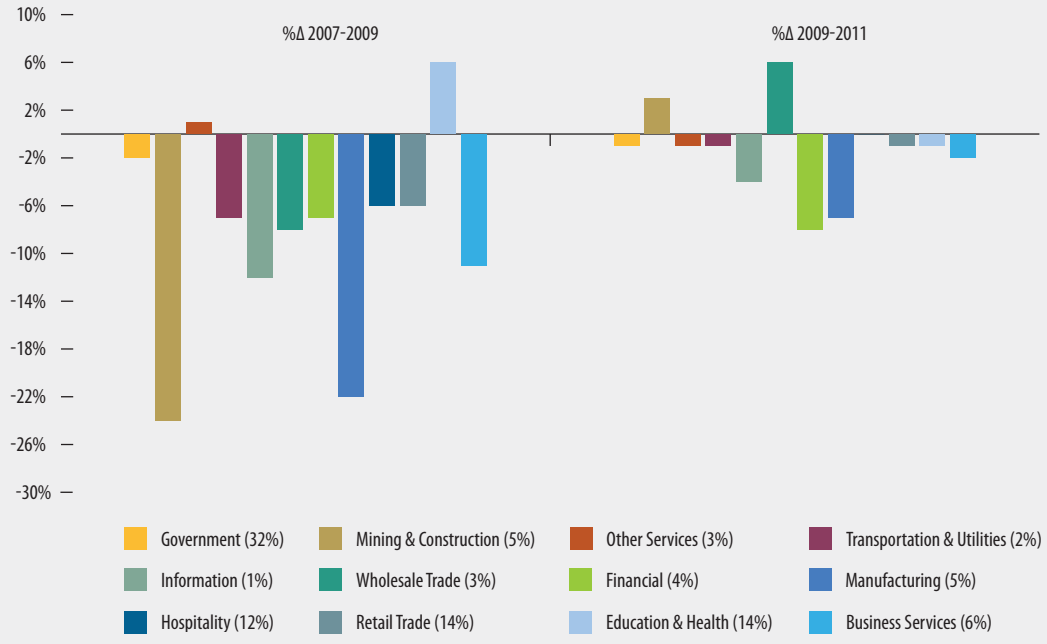

**1 in 11**  
**ARE UNEMPLOYED\***  
**\*OF THE LABOR FORCE**

**1 in 6**  
**LIVE BELOW**  
**THE POVERTY LINE\***  
 \*excluding individuals living in group quarters

**TOTAL**  
 REDWOOD COAST RESIDENTS  
**243,650**

**FIGURE 1** POPULATION DEMOGRAPHICS  
 Number of individuals in each age category, by race

Source: 2006-2010 American Community, US Census

**FIGURE 2 EDUCATIONAL ATTAINMENT BY RACE AND ETHNICITY**  
 Percent of population 25 and older, by education category

Source: 2006-2010 American Community, US Census

**FIGURE 3 HOUSEHOLD INCOME DISTRIBUTION**  
 Number of households in each income category

Source: 2006-2010 American Community, US Census

**FIGURE 4 PERCENT CHANGE IN EMPLOYMENT BY SECTOR AND PERIOD**