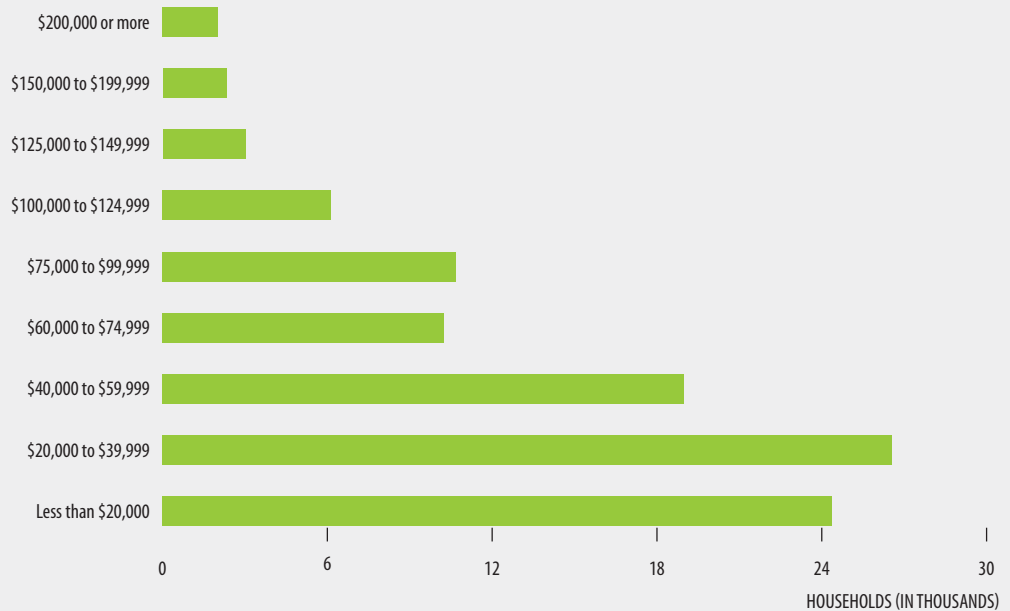

**1 in 11**  
**ARE UNEMPLOYED\***  
**\*OF THE LABOR FORCE**

**1 in 6**  
**LIVE BELOW**  
**THE POVERTY LINE\***  
 \*excluding individuals living in group quarters

**TOTAL**  
 REDWOOD COAST RESIDENTS  
**243,650**

**FIGURE 1** POPULATION DEMOGRAPHICS  
 Number of individuals in each age category, by race

Source: 2006-2010 American Community, US Census

**FIGURE 2 EDUCATIONAL ATTAINMENT BY RACE AND ETHNICITY**  
 Percent of population 25 and older, by education category

Source: 2006-2010 American Community, US Census

**FIGURE 3 HOUSEHOLD INCOME DISTRIBUTION**  
 Number of households in each income category

Source: 2006-2010 American Community, US Census

**FIGURE 4 PERCENT CHANGE IN EMPLOYMENT BY SECTOR AND PERIOD**